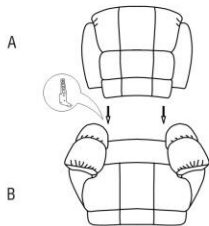

ASSEMBLY INSTRUCTION

GROUP:416300

ITEM NO:4163953/4163951

RECLINER,MANUAL ROCKER

Read instruction carefully prior to assembly.

Thank you for purchasing this quality product. Check carefully for small parts which may have come loose during shipment. Remove all components from pack and place them on soft surface such as carpet or cloth to prevent scratching. Identify and count all parts as specified below.

Parts List				Parts List			
NO	DESCRIPTION	DRAWING	Q'TY	NO	DESCRIPTION	DRAWING	Q'TY
A	Back		1PC				
B	Seat		1PC				
C							
D							

STEP 1:

STEP 1:

MADE IN CHINA