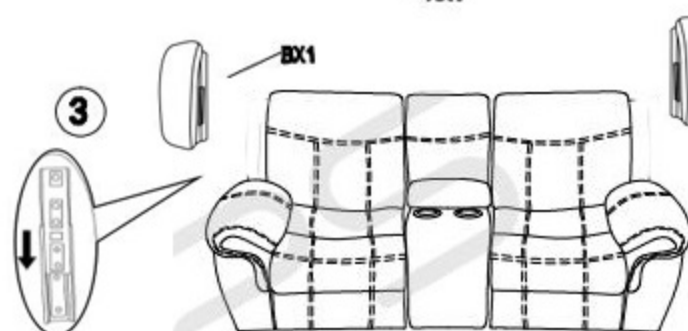

STANDARD

Living

ASSEMBLY INSTRUCTION

GROUP:422000 KNOXVILLE

ITEM NO:4220421

DESCRIPTION:LOVESEAT MANUAL GLIDING W/CONSOLE USB

PAGE 1 OF 1

Read instruction carefully prior to assembly.

Thank you for purchasing this quality product. Check carefully for small parts which may have come loose during shipment. Remove all components from pack and place them on soft surface such as carpet or cloth to prevent scratching. Identify and count all parts as specified below.

Parts List			
NO.	DESCRIPTION	SKETCH	Q'TY
A	Seat		1PC
B	Left Backrest		1PC
C	Console backrest		1PC
D	Right Backrest		1PC
E	LSF WING		1PC
F	RSF WING		1PC

Cleaning instructions: Clean using soft cloth.

Made in China