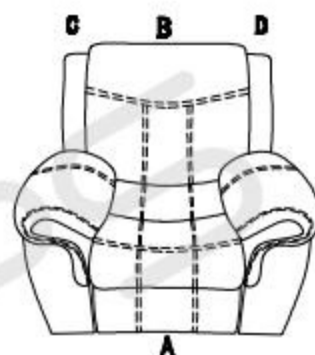

STANDARD

Living

ASSEMBLY INSTRUCTION

GROUP: 422000 KNOXVILLE

ITEM NO: 4220981

DESCRIPTION: RECLINER GLIDER MANUAL

PAGE 1 OF 1

Read instruction carefully prior to assembly.

Thank you for purchasing this quality product. Check carefully for small parts which may have come loose during shipment. Remove all components from pack and place them on soft surface such as carpet or cloth to prevent scratching. Identify and count all parts as specified below.

Parts List			
NO.	DESCRIPTION	SKETCH	Q'TY
A	Seat		1PC
B	Backrest		1PC
C	LSF WING		1PC
D	RSF WING		1PC

Cleaning instructions: Clean using soft cloth.

Made in China