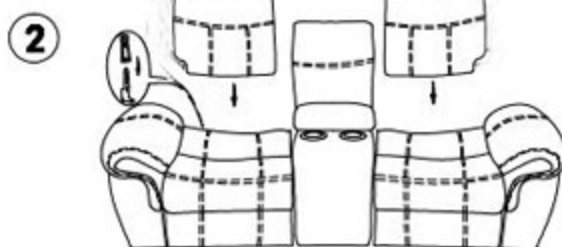

STANDARD

Living

ASSEMBLY INSTRUCTION

GROUP:422000 KNOXVILLE

ITEM NO:4220421

DESCRIPTION:LOVESEAT MANUAL GLIDING W/CONSOLE USB

PAGE 1 OF 1

Read instruction carefully prior to assembly.

Thank you for purchasing this quality product. Check carefully for small parts which may have come loose during shipment. Remove all components from pack and place them on soft surface such as carpet or cloth to prevent scratching. Identify and count all parts as specified below.

Parts List			
NO.	DESCRIPTION	SKETCH	Q'TY
A	Seat		1PC
B	Left Backrest		1PC
C	Console backrest		1PC
D	Right Backrest		1PC
E	LSF WING		1PC
F	RSF WING		1PC

Cleaning instructions: Clean using soft cloth.

Made in China