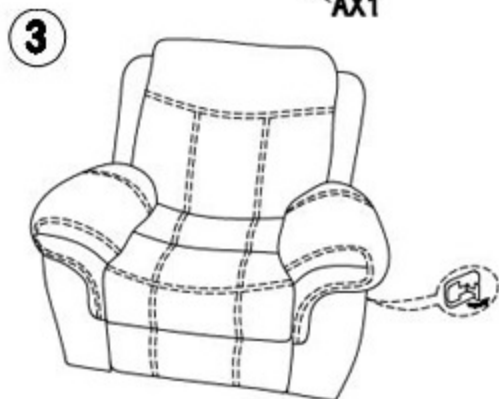

STANDARD

Living

ASSEMBLY INSTRUCTION

GROUP: 422000 KNOXVILLE

ITEM NO: 4220981

DESCRIPTION: RECLINER GLIDER MANUAL

PAGE 1 OF 1

Read instruction carefully prior to assembly.

Thank you for purchasing this quality product. Check carefully for small parts which may have come loose during shipment. Remove all components from pack and place them on soft surface such as carpet or cloth to prevent scratching. Identify and count all parts as specified below.

Parts List			
NO.	DESCRIPTION	SKETCH	Q'TY
A	Seat		1PC
B	Backrest		1PC
C	LSF WING		1PC
D	RSF WING		1PC

Cleaning instructions: Clean using soft cloth.

Made in China