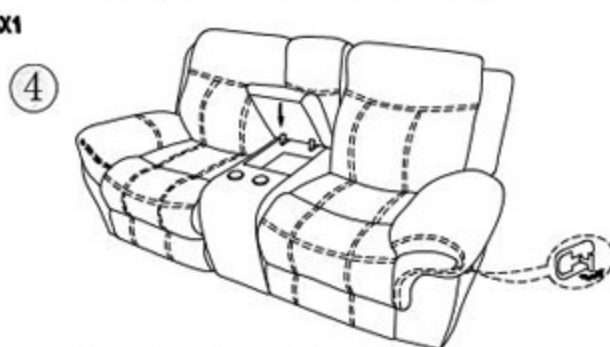

STANDARD

Living

ASSEMBLY INSTRUCTION

GROUP:422000 KNOXVILLE

ITEM NO:4220421

DESCRIPTION:LOVESEAT MANUAL GLIDING W/CONSOLE USB

PAGE 1 OF 1

Read instruction carefully prior to assembly.

Thank you for purchasing this quality product. Check carefully for small parts which may have come loose during shipment. Remove all components from pack and place them on soft surface such as carpet or cloth to prevent scratching. Identify and count all parts as specified below.

Parts List			
NO.	DESCRIPTION	SKETCH	Q'TY
A	Seat		1PC
B	Left Backrest		1PC
C	Console backrest		1PC
D	Right Backrest		1PC
E	LSF WING		1PC
F	RSF WING		1PC

Cleaning instructions: Clean using soft cloth.

Made in China