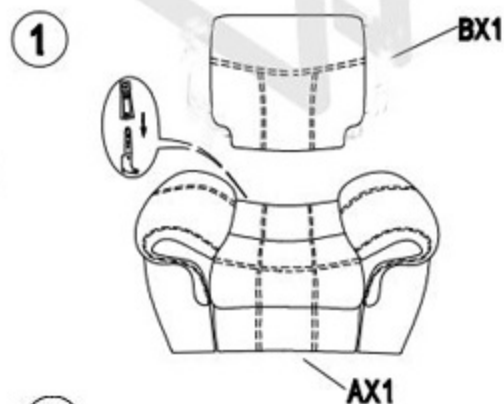

STANDARD

Living

ASSEMBLY INSTRUCTION

GROUP: 422000 KNOXVILLE

ITEM NO: 4220981

DESCRIPTION: RECLINER GLIDER MANUAL

PAGE 1 OF 1

Read instruction carefully prior to assembly.

Thank you for purchasing this quality product. Check carefully for small parts which may have come loose during shipment. Remove all components from pack and place them on soft surface such as carpet or cloth to prevent scratching. Identify and count all parts as specified below.

Parts List			
NO.	DESCRIPTION	SKETCH	Q'TY
A	Seat		1PC
B	Backrest		1PC
C	LSF WING		1PC
D	RSF WING		1PC

Cleaning instructions: Clean using soft cloth.

Made in China