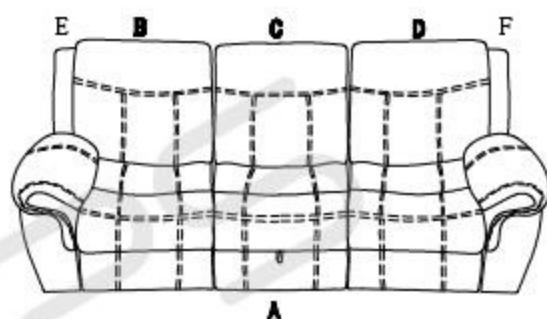

STANDARD

Living

ASSEMBLY INSTRUCTION

GROUP:422000 KNOXVILLE

ITEM NO:4220961

DESCRIPTION:SOFA MANUAL W/TABLE USB PLUG DRAWER

PAGE 1 OF 1

Read instruction carefully prior to assembly.

Thank you for purchasing this quality product. Check carefully for small parts which may have come loose during shipment. Remove all components from pack and place them on soft surface such as carpet or cloth to prevent scratching. Identify and count all parts as specified below.

Parts List			
NO.	DESCRIPTION	SKETCH	Q'TY
A	Seat		1PC
B	Left Backrest		1PC
C	Middle backrest		1PC
D	Right Backrest		1PC
E	LSF WING		1PC
F	RSF WING		1PC

Cleaning instructions: Clean using soft cloth.

Made in China

Parts List			
NO.	DESCRIPTION	SKETCH	Q'TY
A	Seat		1PC
B	Left Backrest		1PC
C	Console backrest		1PC
D	Right Backrest		1PC
E	LSF WING		1PC
F	RSF WING		1PC

Cleaning instructions: Clean using soft cloth.

Made in China