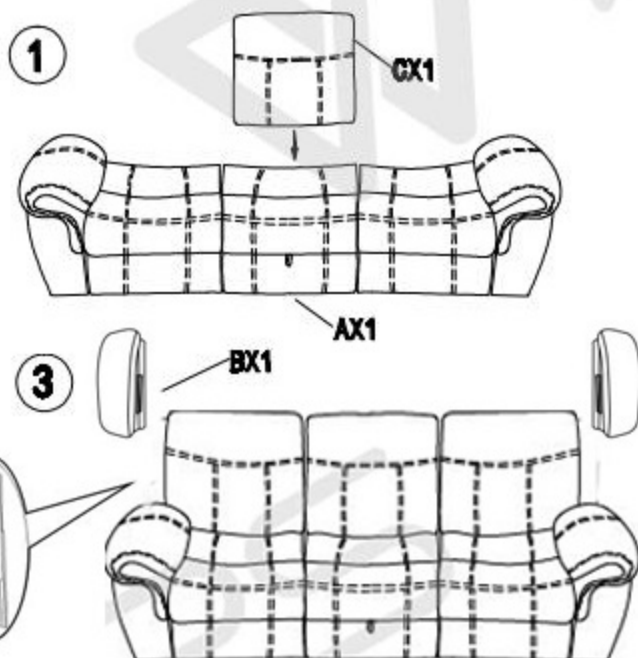

STANDARD

Living

ASSEMBLY INSTRUCTION

GROUP:422000 KNOXVILLE

ITEM NO:4220961

DESCRIPTION:SOFA MANUAL W/TABLE USB PLUG DRAWER

PAGE 1 OF 1

Read instruction carefully prior to assembly.

Thank you for purchasing this quality product. Check carefully for small parts which may have come loose during shipment. Remove all components from pack and place them on soft surface such as carpet or cloth to prevent scratching. Identify and count all parts as specified below.

Parts List			
NO.	DESCRIPTION	SKETCH	Q'TY
A	Seat		1PC
B	Left Backrest		1PC
C	Middle backrest		1PC
D	Right Backrest		1PC
E	LSF WING		1PC
F	RSF WING		1PC

Cleaning instructions: Clean using soft cloth.

Made in China

Parts List			
NO.	DESCRIPTION	SKETCH	Q'TY
A	Seat		1PC
B	Left Backrest		1PC
C	Console backrest		1PC
D	Right Backrest		1PC
E	LSF WING		1PC
F	RSF WING		1PC

Cleaning instructions: Clean using soft cloth.

Made in China