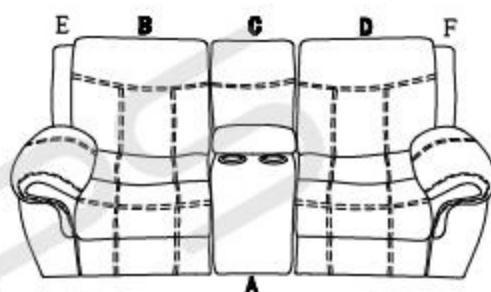

STANDARD

Living

ASSEMBLY INSTRUCTION

GROUP:422000 KNOXVILLE

ITEM NO:4220421

DESCRIPTION:LOVESEAT MANUAL GLIDING W/CONSOLE USB

PAGE 1 OF 1

Read instruction carefully prior to assembly.

Thank you for purchasing this quality product. Check carefully for small parts which may have come loose during shipment. Remove all components from pack and place them on soft surface such as carpet or cloth to prevent scratching. Identify and count all parts as specified below.

Parts List			
NO.	DESCRIPTION	SKETCH	Q'TY
A	Seat		1PC
B	Left Backrest		1PC
C	Console backrest		1PC
D	Right Backrest		1PC
E	LSF WING		1PC
F	RSF WING		1PC

Cleaning instructions: Clean using soft cloth.

Made in China