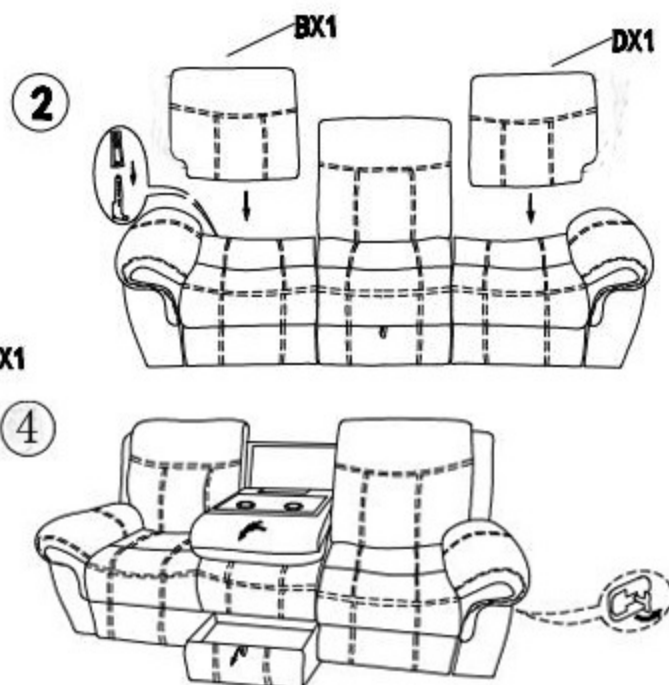

STANDARD

Living

ASSEMBLY INSTRUCTION

GROUP:422000 KNOXVILLE

ITEM NO:4220961

DESCRIPTION:SOFA MANUAL W/TABLE USB PLUG DRAWER

PAGE 1 OF 1

Read instruction carefully prior to assembly.

Thank you for purchasing this quality product. Check carefully for small parts which may have come loose during shipment. Remove all components from pack and place them on soft surface such as carpet or cloth to prevent scratching. Identify and count all parts as specified below.

Parts List			
NO.	DESCRIPTION	SKETCH	Q'TY
A	Seat		1PC
B	Left Backrest		1PC
C	Middle backrest		1PC
D	Right Backrest		1PC
E	LSF WING		1PC
F	RSF WING		1PC

Cleaning instructions: Clean using soft cloth.

Made in China