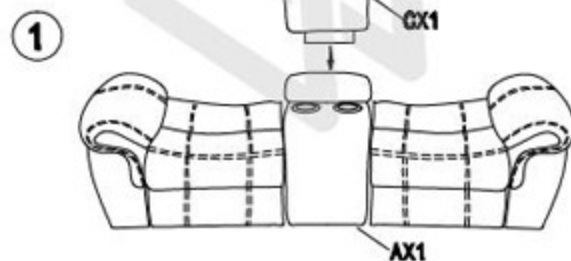

STANDARD

Living

ASSEMBLY INSTRUCTION

GROUP:422000 KNOXVILLE

ITEM NO:4220421

DESCRIPTION:LOVESEAT MANUAL GLIDING W/CONSOLE USB

PAGE 1 OF 1

Read instruction carefully prior to assembly.

Thank you for purchasing this quality product. Check carefully for small parts which may have come loose during shipment. Remove all components from pack and place them on soft surface such as carpet or cloth to prevent scratching. Identify and count all parts as specified below.

Parts List			
NO.	DESCRIPTION	SKETCH	Q'TY
A	Seat		1PC
B	Left Backrest		1PC
C	Console backrest		1PC
D	Right Backrest		1PC
E	LSF WING		1PC
F	RSF WING		1PC

Cleaning instructions: Clean using soft cloth.

Made in China